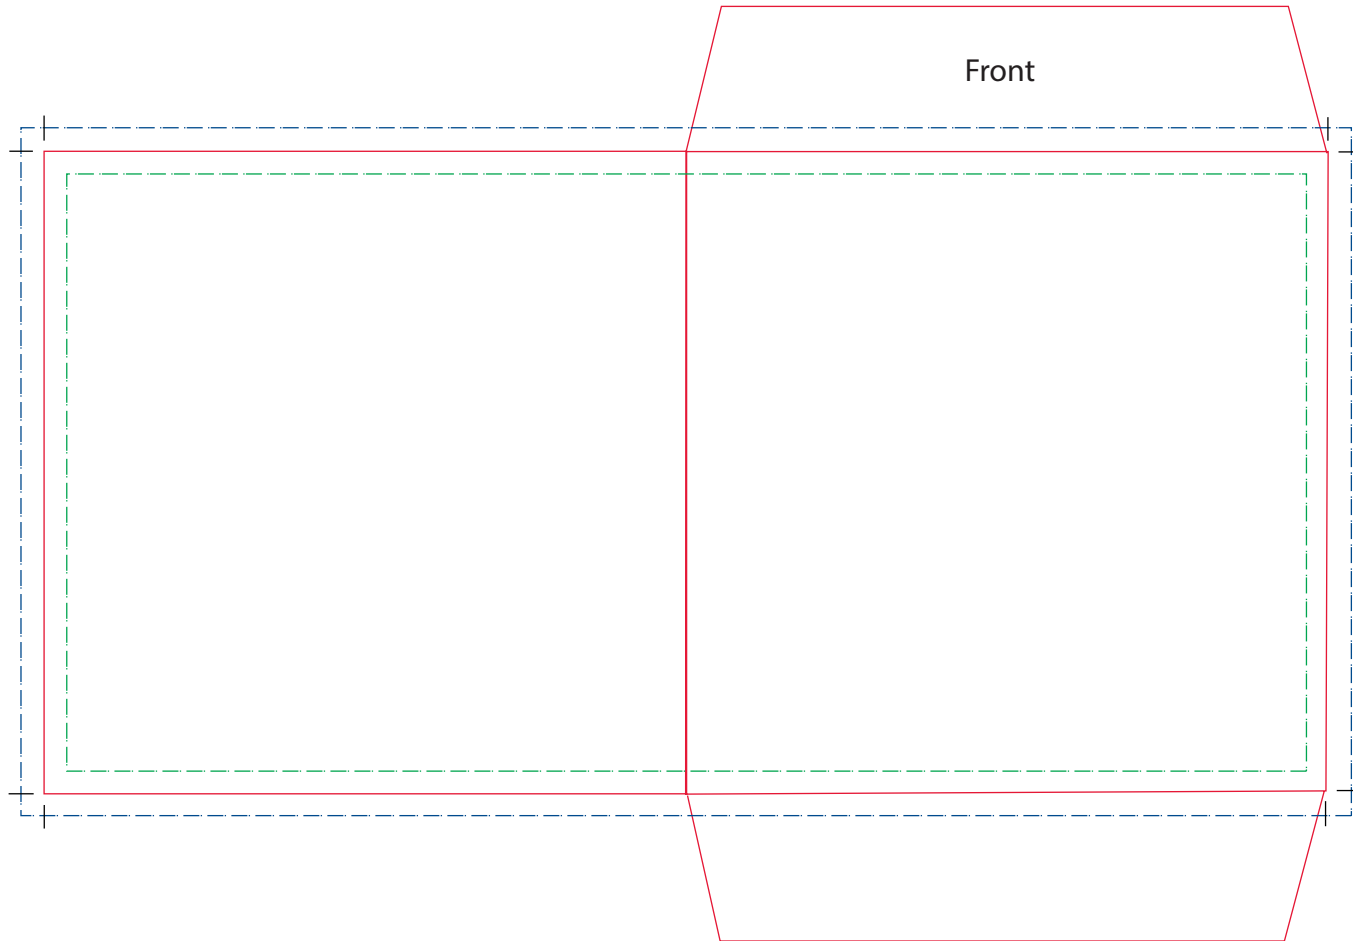

Mini-CD Jacket
85mm x 85mm
Template for 80mm mini cd

- Trim line
- - - Bleed area (your art must extend past the trim all the way to the edge of the bleed area)
- - - Type safety margin (no critical art past this line)